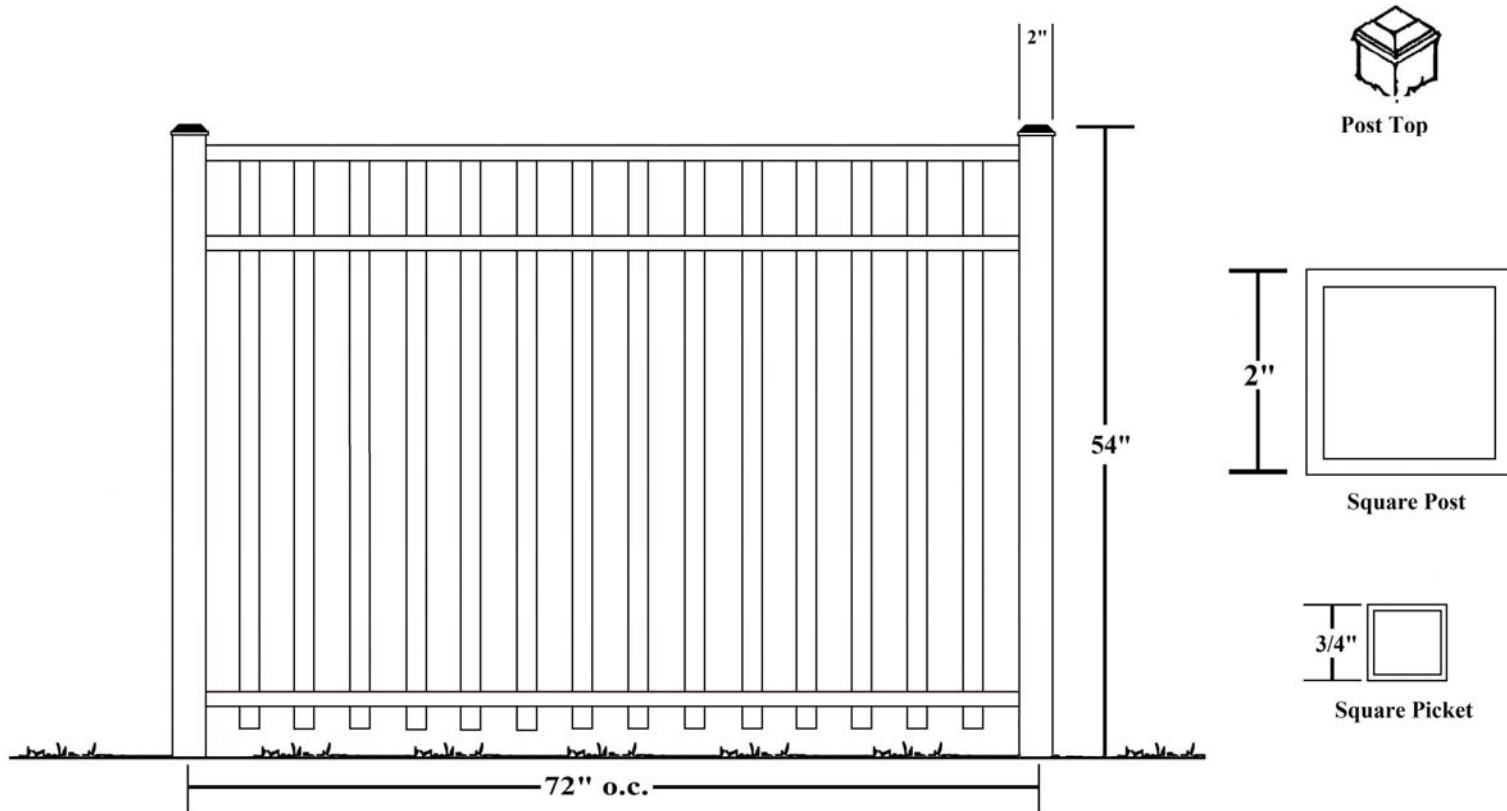

TYPICAL ALUMINUM / IRON FENCE DETAIL

(not to scale)

**NOTE: Fence must be Black
Min. Weigh supported 350 lb.s**